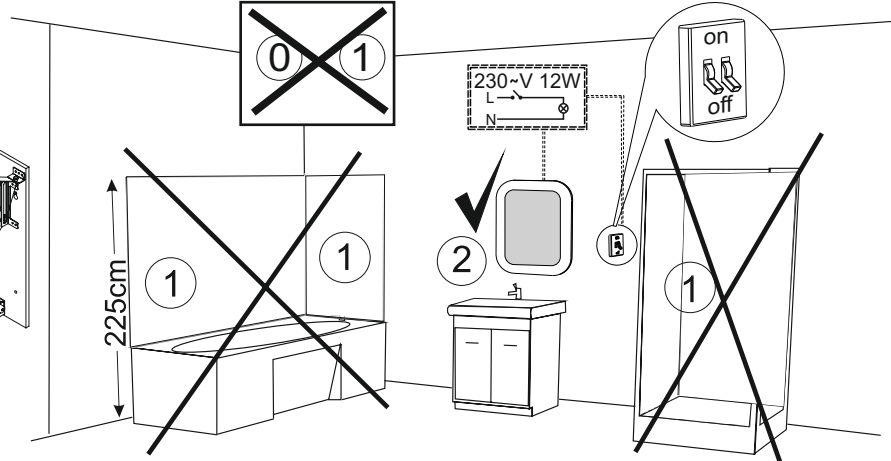

home. made by miior.

www.miior.com

LED 12V	230~V 12W
230~V 50Hz	